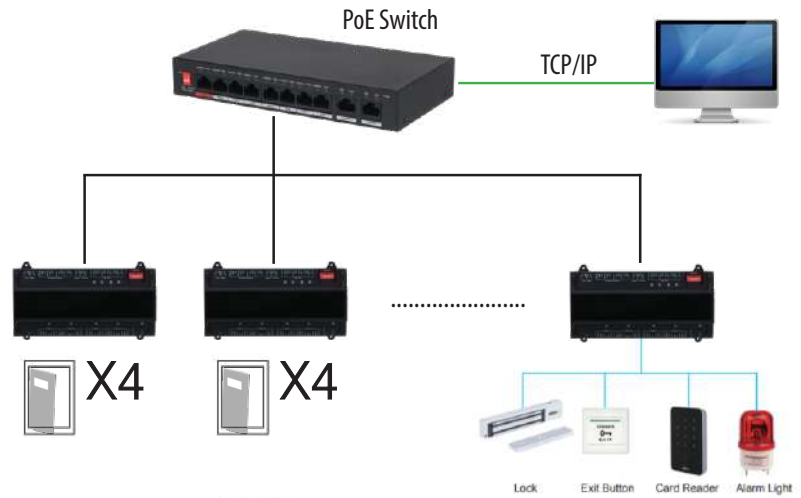

4 Door 1 Way Access Controller

Support PoE

Easy to deploy with PoE switch, no extra power needed

12VDC Output

Provide 12VDC output to power up electric door strike

Expandable

System can control unlimited door access with PoE switches

Access Record

Retrieve door access time and related target records of each door remotely via DSS/SmartPSS platform

DSS Express

DSS Pro

SmartPSS AC

IP Access Control Applications

Remote lock/unlock the door by platform.

It provides real-time door lock status with snapshot and personal info for the operator to check event details when the door opens.

Video Linkage with access control by SmartPSS

- Pop up real-time video at the operator's screen for remote video verification when a visitor scans card.
- The operator can check all access event history with the relevant snapshots and videos.