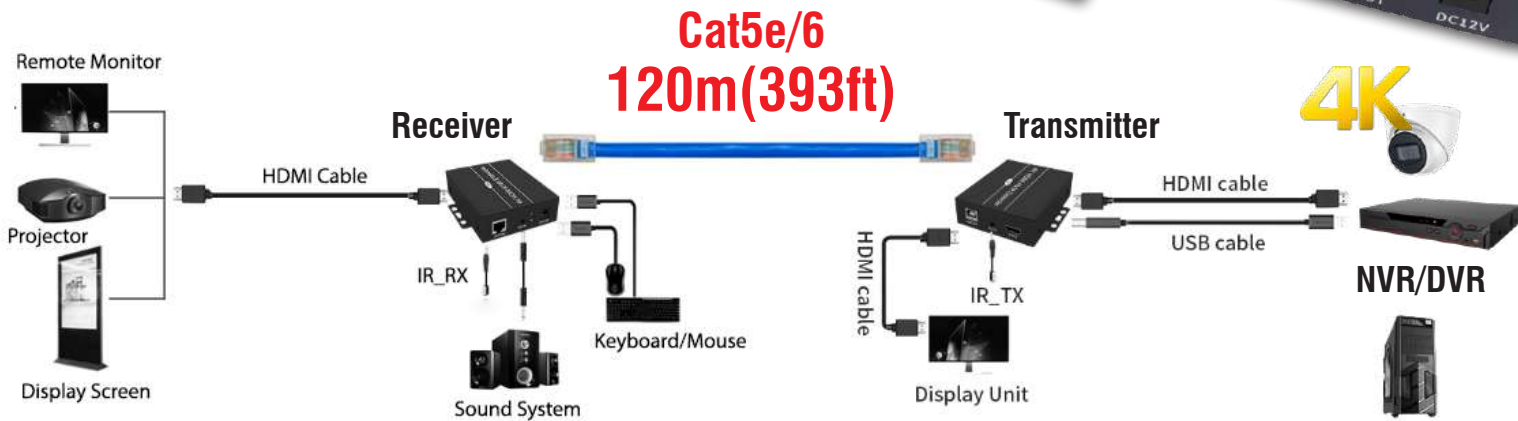

\$53.99EA

Feb 1st to 28th, 2023

New Arrival

4K UHD HDMI over Ethernet Extender

Extend a 4K HDMI connection
up to 120m

4K HDMI Extension

Designed to supply for long distance transmission of uncompressed Ultra HD 4K signals.

KVM Remote Control

It supports USB mouse and keyboard extension, which enables controlling the NVR/DVR at real time remotely.

Video & Audio Transmission

Transmit HDMI video and audio source via a single Cat5e/6 cable, super cost-effective.

Ultra Slim & Compact Design

Its compact size makes it very portable and easy to deploy and operate in any CCTV project.

ACC-EXT-HDMI-E120-4K-USB

- Up to 4K HDMI In/Out, HDMI 1.4
- Max bandwidth: 340MHz
- Up to 10m input/output HDMI cable
- IR control, HDMI local loop-out
- Used in a pair