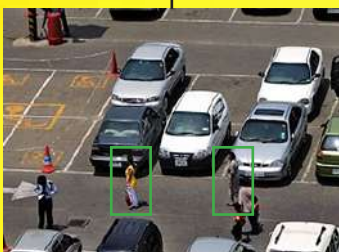

Two-way Talk

One click to directly speak to the visitors or issue warnings to intruders when camera detects human.

AI Tripwire & Intrusion

Push notification by App when camera detects tripwire or intrusion event of human/vehicle

Built-in Blue & Red Deterrence LED

AI Active Deterrence

It effectively deters strangers via a loud siren and blue & red "police" strobe lights.

Parking lot application

Human & Vehicle Detection

Focus on detection of humans and vehicles, which reduces false alarms.