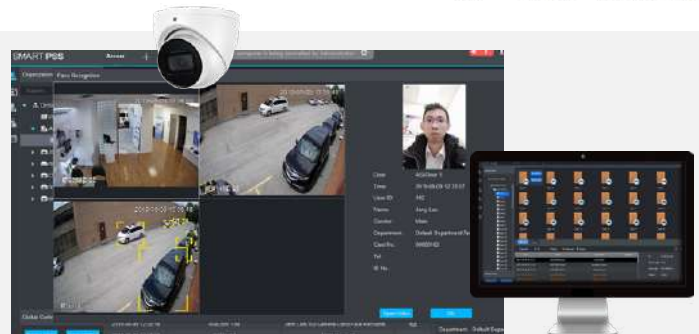

Access Record

Retrieve door access time and related target records of each door remotely via DSS/SmartPSS platform

DSS Express

DSS Pro

SmartPSS AC

IP Access Control Applications

Remote lock/unlock the door by platform.

It provides real-time door lock status with snapshot and personal info for the operator to check event details when the door opens.

Video Linkage with access control by SmartPSS

- Pop up real-time video at the operator's screen for remote video verification when a visitor scans card.
- The operator can check all access event history with the relevant snapshots and videos.