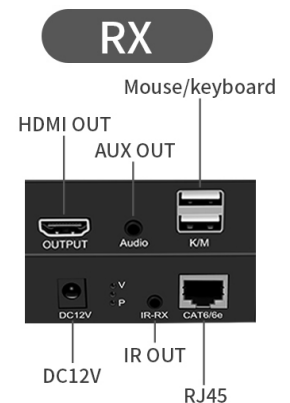

14

80 SHIELDS COURT, MARKHAM, ON L3R 9T5
MON TO FRI 9:00AM - 6:00PM EST Tel : 1-877-966-1691

F230201cad

Limited quantity while supplies last
www.AmetaGroup.com