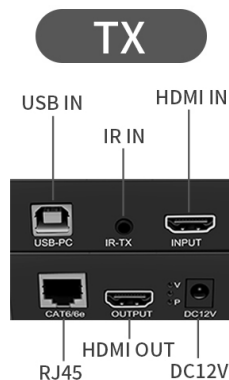

14

80 SHIELDS COURT, MARKHAM, ON L3R 9T5
MON TO FRI 9:00AM - 6:00PM EST Tel : 1-877-966-1691

F230201cad

Limited quantity while supplies last
www.AmetaGroup.com